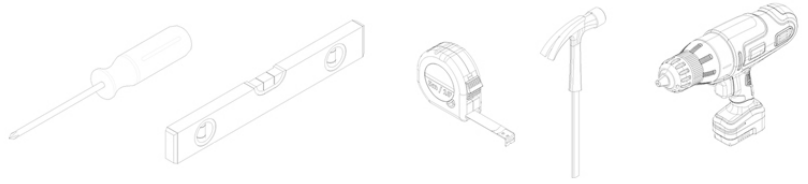

HAND TOOLS REQUIRED FOR INSTALLATION